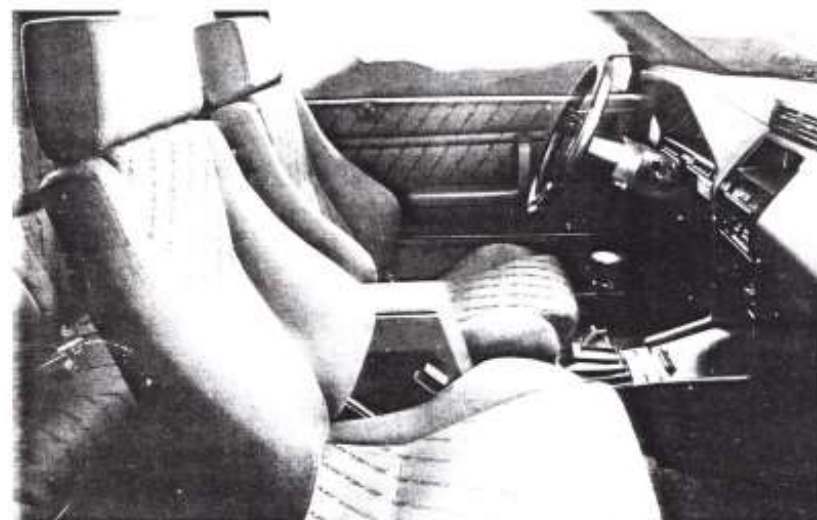

Fuel System/Turbocharger

Multi-point EFI w/tuned intake manifold w/equal length runners, Garrett AiResearch Variable Nozzle Turbo (VNT) with aluminum intercooler—12 PSI maximum boost

Transmission	
Type	A-555 close ratio 5-speed w/Getrag gearset
Overall Top Gear Ratio	
Ratio	2.74:1
Final Drive Ratio	
Ratio	3.85:1
Suspension	
Struts/Shocks	Monroe Formula GP gas sport
Springs	Sport coils
Swaybars	Front 1.22" Solid Rear 1.13" Solid
Tires	
Standard:	P195/60HR15 Eagle GT+4
Optional:	P225/50VR15 Goodyear Gatorbacks